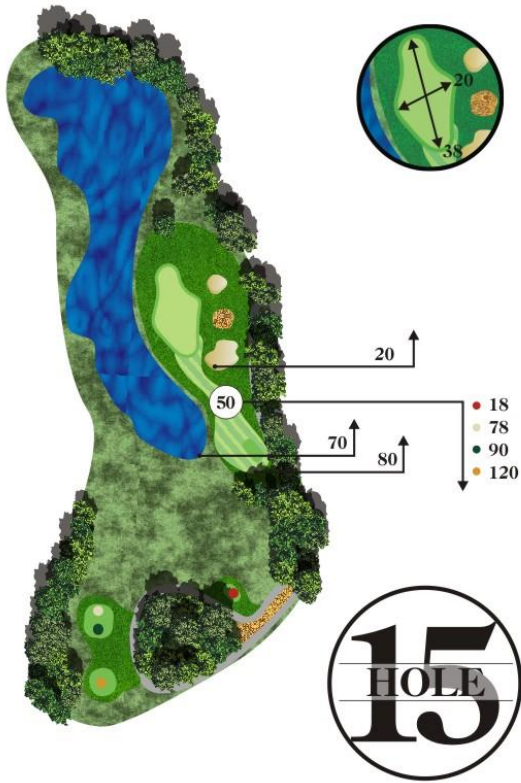

# Rocky River Golf Club

**PAR 3 HCP 16**

- 68
- 128
- 140
- 170

## Pro Playing Tips

A beautiful view of the surrounding wetlands can be seen from all parts of this hole. A Par 3 with water short and left, a good strategy is to aim for the center of this large green and try to make par!